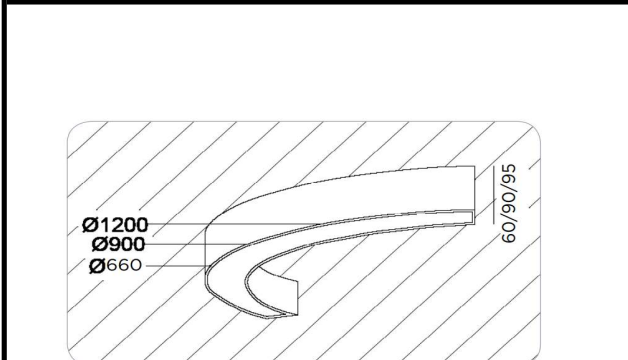

Sovitron Interior Pvt.Ltd.

<b>Model Name</b>	ARC Surface / DLACARCDSD-70
<b>Description</b>	Architectural Light

Technical description	Image
-----------------------	-------

<b>Dimension</b>	L=Customised H=60/90/95mm
<b>Frame</b>	Aluminium
<b>Color Tempertaure</b>	3000K
<b>Power</b>	70W
<b>Total Luminous Flux</b>	5600 lm
<b>Efficacy</b>	80 lm/W
<b>IP rating</b>	50
<b>Color Rendering</b>	≥80
<b>Mounting</b>	Surface
<b>Optics</b>	White Opal Diffuser
<b>Dimming</b>	NON-Dimmable
<b>Operating Voltage</b>	220-240 VAC
<b>Standard Lifetime</b>	L70 minimum at 50,000 burning hours

**Dimension diagram**

Custom dimension, coating and installation available upon request

**Remarks:-**

**Address: Plot #7 Saroorpur-Nangla Industrial Area,Ballabgarh-Sohna Road,Faridabad-121005**  
**Email: info@sovitron.com**